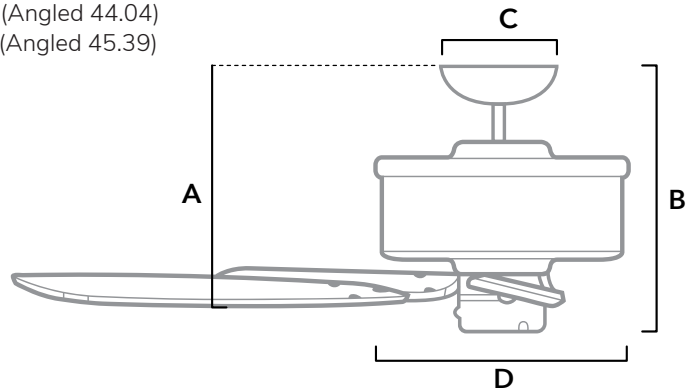

DIMENSIONS

Measured in inches

- A. 11.04 (Angled 44.04)
- B. 12.39 (Angled 45.39)
- C. 6.49
- D. 10.9

53241 | Brushed Nickel Body with Brazilian Cherry or Harvest Mahogany Blades

ADDITIONAL FINISHES

53242
New Bronze Body with Brazilian Cherry or Harvest Mahogany Blades

53243
Matte Black Body with Peppered Walnut or Matte Black Blades

53240
Snow White Body with Snow White Blades

FAN SPECIFICATIONS

Motor Type	Reversible	Wire Length	Control Type	Downrod	Location	Blade #	Add'l Sizes
AC	YES	32" (24" Downrod)	Pull Chains	3" Included	Indoor	5	42"